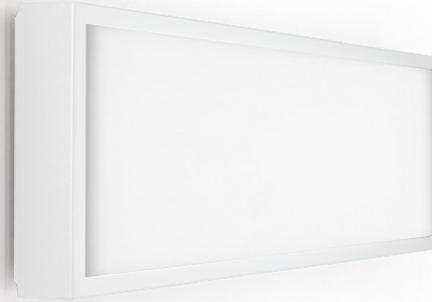

FLAT SURFACE

D12060

GENERAL

Series: Flat
Division: Design
Mounting Type: Surface
Mounting Location: Ceiling
Subcategory: Ambient

PHYSICAL

Shape: Rectangle
Length (mm): 597
Length (in): 23 1/2
Width (mm): 222
Width (in): 8 3/4
Height (mm): 83
Height (in): 3 1/4
Extension (mm): 83
Extension (in): 3 1/4
Light Distribution: Direct
Weight (kg): 2.73
Weight (lbs): 6
Diffuser: Opal White Satin Acrylic
Fixture Finish: WHI
Fixture Material: Aluminum

ELECTRICAL

Number of Lamps: 2
Lamp Type: T5 Fluorescent
Bulb Included: Bulb Not Included
Total Output Wattage (W): 48
Max. Wattage Per Lamp (W): 24
Lamp Base: G5
Dimming: Phase Dimming (120Vac Only)
Driver Included: Yes
Driver Location: Integrated
Driver Type: Ballast - Universal
Input Voltage (V): 120 - 277
Upon Request: (Not included - see components) Integral: Phase dimming / Lutron

LED

OPTICAL

RATINGS AND CERTIFICATIONS

Certified By: CSA Certified to UL and CSA Standards
IP rating: IP20